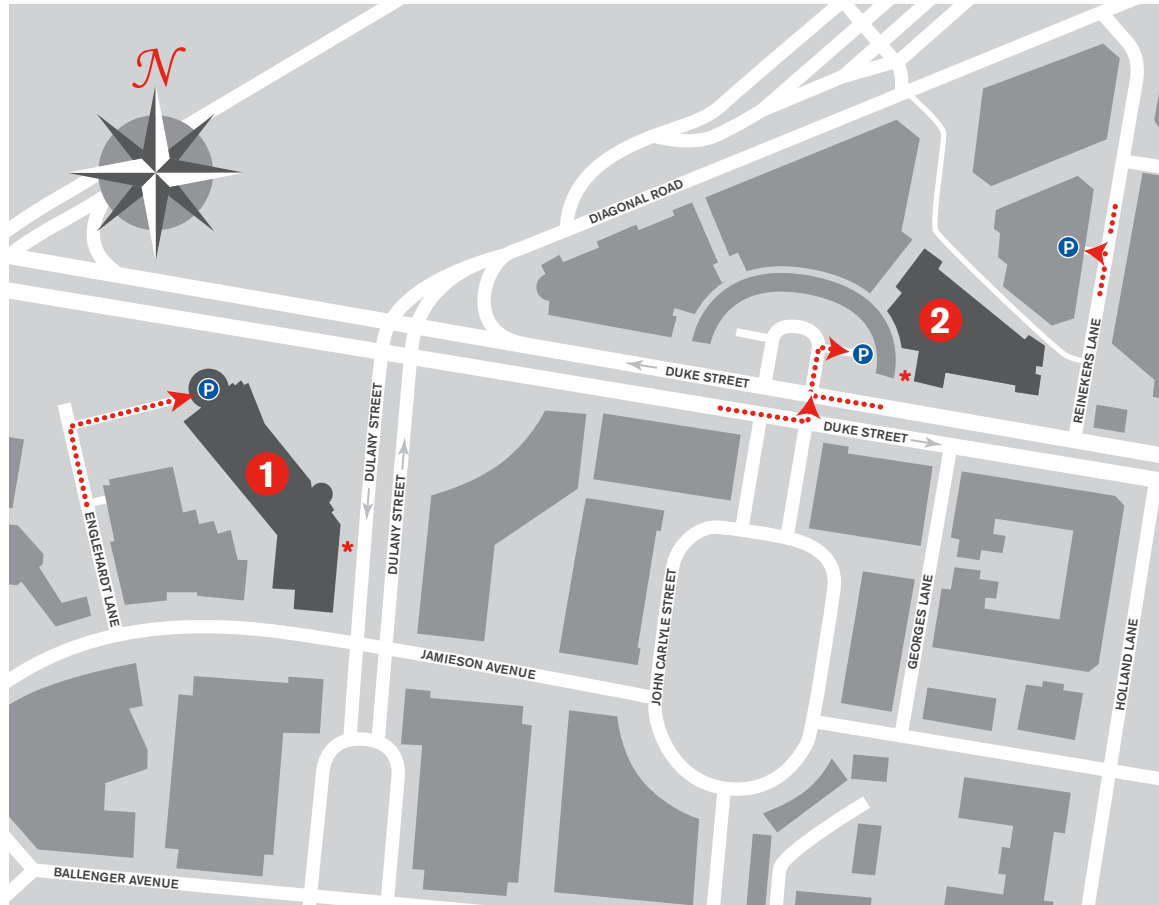

WELCOME

to the Hord Coplan Macht Alexandria Offices

ACCESSING THE OFFICES

1 2000 Duke Street, Ste. 120 Alexandria, Virginia 22314

The main building entry can be found on Dulany Street. To access the garage, take Jamieson Avenue to Englehardt Lane. At the end of the road, the parking garage entry will be on the left. Take the elevator up to level 1.

2 1725 Duke Street, Ste. 530 Alexandria, Virginia 22314

From Duke Street: Enter the circular drive from Duke Street, make the very first right down the ramp to the parking garage. Take the elevator up to the ground level, transfer elevators at the lobby and continue to level 5.

From Reinekers Lane: Enter the parking garage through 225 Reinekers Lane at the entry marked as 'King Street Station Parking'. Take the elevator up to the ground level, transfer elevators at the lobby and continue to level 5.