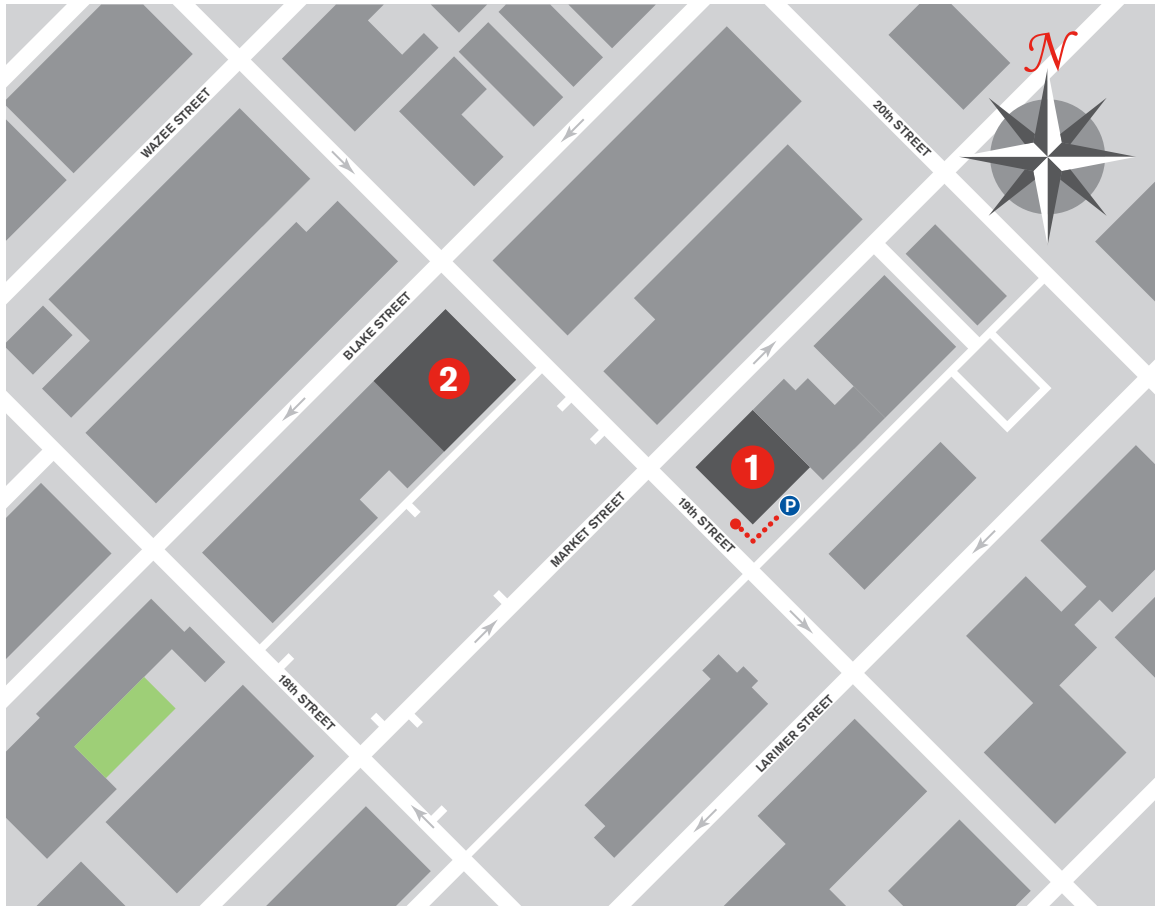

WELCOME to the Hord Coplan Macht Denver Offices

ACCESSING THE OFFICES

1 1331 19th Street
Denver, Colorado 80202

There is limited parking in a small lot right next to the building, however ample street parking is available around the office. The entry to the building is at ground level on 19th street.

2 1860 Blake Street, Suite B-101
Denver, Colorado 80202

Entry to the building is from Blake Street. Suite B-101 is on the lower level.